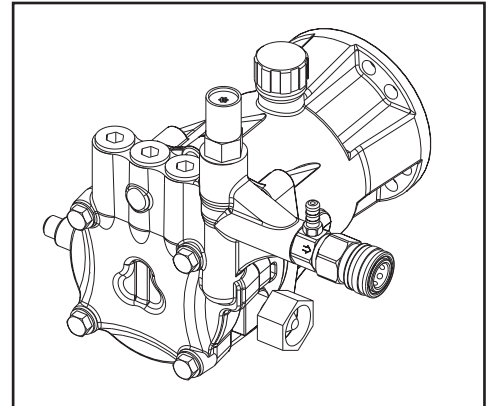

## PK18219 - DeVILBISS PUMP PARTS LIST

<u>Key#</u>	<u>Part #</u>	<u>Description</u>
1	*	Oil Seal
3	16364	Plug 3/8 NPTF
4	18110	Gasket, Cam Housing
5	*	Bearing Radial Needle
6	*	Thrust Washer (1 used)
7	*	Bearing Thrust (2 used)
8	*	Washer, Thrust (2 used)
10	16301	Washer, Thrust (1 used)
11	16340	Assembly Piston (3 used)
12	16912	Spring Piston (3 used)
14	17658	Thermal Relief
15	H061	Nut, Garden Hose Swivel
16	17701	Swivel, 3/8 NPT
17	F187	Screen
18	16358	Screw, 1/4 -20 x 1 (2 used)
19	16365	O-Ring, Journal Plate (1 used)
20	*	Seal, Piston Oil (3 used)
21	18176	O-Ring, Retainer (6 used)
22	18074	Seal, Retainer (3 used)
23	*	Seal, Leak Back (3 used)
24	18073	Seal, Retainer (3 used)
25	*	Seal, Water (3 used)
26	18143	Head Assembly
26-2	*	Assembly Valve (6 used)
26-3	16360	O-Ring Valve Plug #16 (3 used)
26-4	*	Retaining Ring
26-5	D21141	Plug Valve (3 used)
26-6	*	Assembly Valve 45 Degree
27	16355	Unloader
28	18111	Screw, (4 used)
29	16913	Oil Cap
31	17249	Chemical Injector
32	F035	Quick Disconnect

\* Not available as an individual part, order the kit.

***Kits available :***

18301 Oil Seal Kit, contains Key #s 20 (qty 3), 1 (qty 1), 4 (qty 1)

17323 Valve Kit, contains Key#s 26-2 (qty 6), 26-4 (qty 1), and 26-6 (qty 1).

## 18301 Oil Seal Kit

contains Key #s 1 (qty 1), 4 (qty 1), 20 (qty 3)