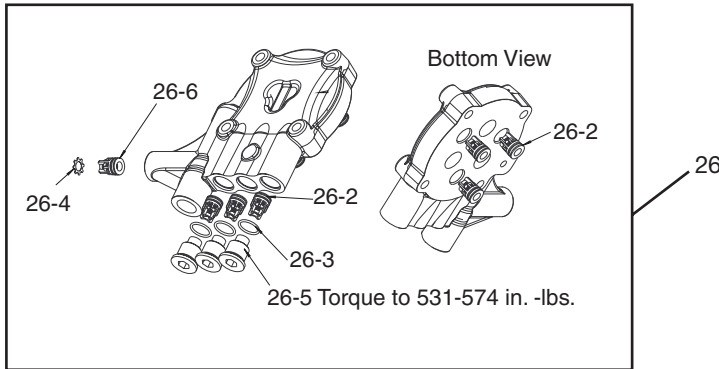

## PK18219 - DeVILBISS PUMP PARTS LIST

<u>Key#</u>	<u>Part #</u>	<u>Description</u>
1	*	Oil Seal
3	16364	Plug 3/8 NPTF
4	18110	Gasket, Cam Housing
5	*	Bearing Radial Needle
6	*	Thrust Washer (1 used)
7	*	Bearing Thrust (2 used)
8	*	Washer, Thrust (2 used)
10	16301	Washer, Thrust (1 used)
11	16340	Assembly Piston (3 used)
12	16912	Spring Piston (3 used)
14	17658	Thermal Relief
15	H061	Nut, Garden Hose Swivel
16	17701	Swivel, 3/8 NPT
17	F187	Screen
18	16358	Screw, 1/4 -20 x 1 (2 used)
19	16365	O-Ring, Journal Plate (1 used)
20	*	Seal, Piston Oil (3 used)
21	18176	O-Ring, Retainer (6 used)
22	18074	Seal, Retainer (3 used)
23	*	Seal, Leak Back (3 used)
24	18073	Seal, Retainer (3 used)
25	*	Seal, Water (3 used)
26	18143	Head Assembly
26-2	*	Assembly Valve (6 used)
26-3	16360	O-Ring Valve Plug #16 (3 used)
26-4	*	Retaining Ring
26-5	D21141	Plug Valve (3 used)
26-6	*	Assembly Valve 45 Degree
27	16355	Unloader
28	18111	Screw, (4 used)
29	16913	Oil Cap
31	17249	Chemical Injector
32	F035	Quick Disconnect

\* Not available as an individual part, order the kit.

***Kits available :***

18301 Oil Seal Kit, contains Key #s 20 (qty 3), 1 (qty 1), 4 (qty 1)

17323 Valve Kit, contains Key#s 26-2 (qty 6), 26-4 (qty 1), and 26-6 (qty 1).

## 18301 Oil Seal Kit

contains Key #s 1 (qty 1), 4 (qty 1), 20 (qty 3)