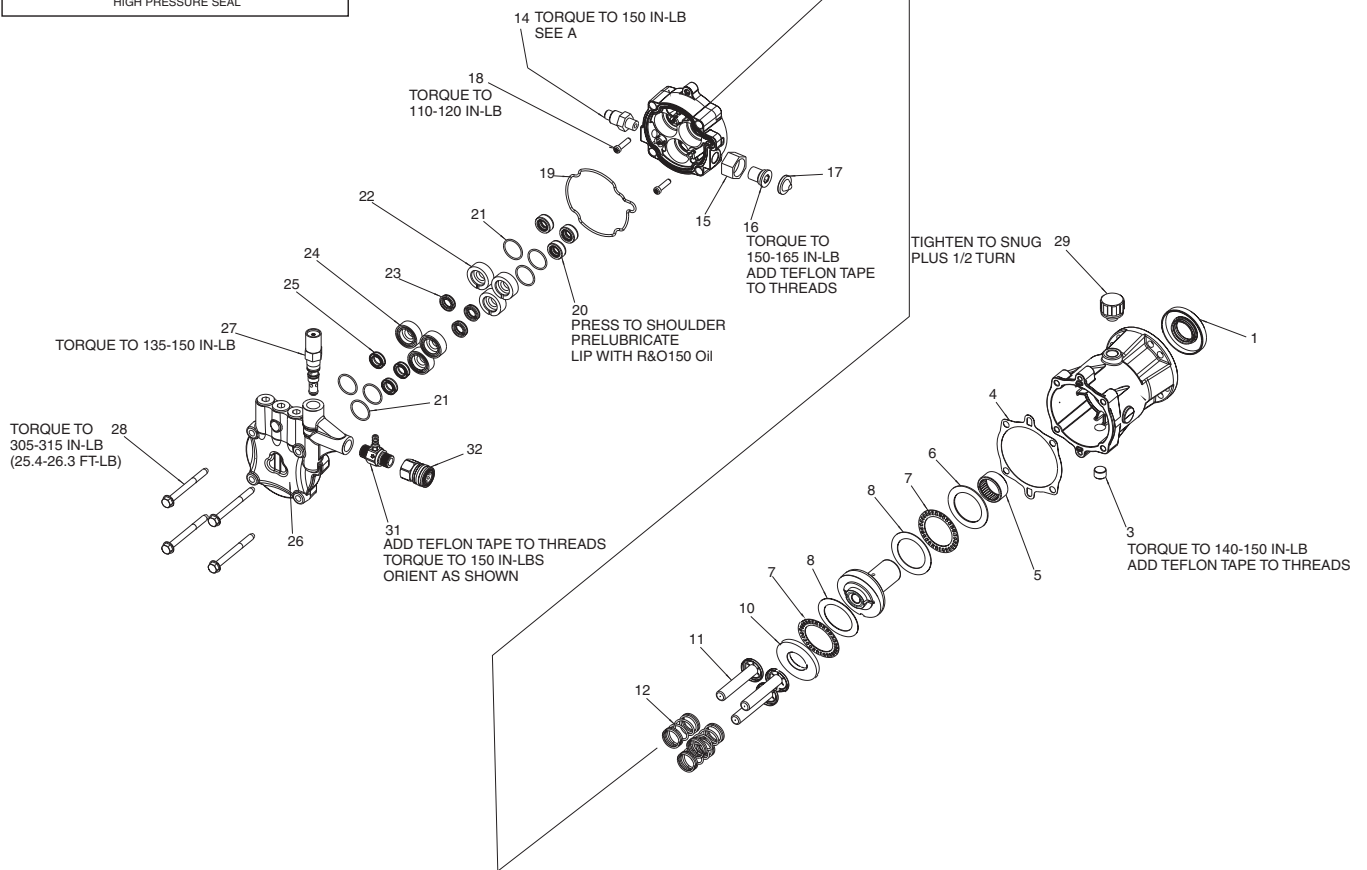

## PK18219 - DeVILBISS PUMP PARTS LIST

<u>Key#</u>	<u>Part #</u>	<u>Description</u>
1	*	Oil Seal
3	16364	Plug 3/8 NPTF
4	18110	Gasket, Cam Housing
5	*	Bearing Radial Needle
6	*	Thrust Washer (1 used)
7	*	Bearing Thrust (2 used)
8	*	Washer, Thrust (2 used)
10	16301	Washer, Thrust (1 used)
11	16340	Assembly Piston (3 used)
12	16912	Spring Piston (3 used)
14	17658	Thermal Relief
15	H061	Nut, Garden Hose Swivel
16	17701	Swivel, 3/8 NPT
17	F187	Screen
18	16358	Screw, 1/4 -20 x 1 (2 used)
19	16365	O-Ring, Journal Plate (1 used)
20	*	Seal, Piston Oil (3 used)
21	18176	O-Ring, Retainer (6 used)
22	18074	Seal, Retainer (3 used)
23	*	Seal, Leak Back (3 used)
24	18073	Seal, Retainer (3 used)
25	*	Seal, Water (3 used)
26	18143	Head Assembly
26-2	*	Assembly Valve (6 used)
26-3	16360	O-Ring Valve Plug #16 (3 used)
26-4	*	Retaining Ring
26-5	D21141	Plug Valve (3 used)
26-6	*	Assembly Valve 45 Degree
27	16355	Unloader
28	18111	Screw, (4 used)
29	16913	Oil Cap
31	17249	Chemical Injector
32	F035	Quick Disconnect

\* Not available as an individual part, order the kit.

***Kits available :***

18301 Oil Seal Kit, contains Key #s 20 (qty 3), 1 (qty 1), 4 (qty 1)

17323 Valve Kit, contains Key#s 26-2 (qty 6), 26-4 (qty 1), and 26-6 (qty 1).

18246 Water Seal Kit contains Key#'s 25 (qty 3), 23 (qty 3), and 19 (qty 1)

17324 Bearing Kit contains Key #'s 5 (qty 1), 6 (qty 1), 7 (qty 2), 8 (qty 2), and 10 (qty 1)

**NOTE:** When ordering the bearing kit without the oil seal kit key#4 (18110 gasket) will be needed.

## 18301 Oil Seal Kit

contains Key #s 1 (qty 1), 4 (qty 1), 20 (qty 3)